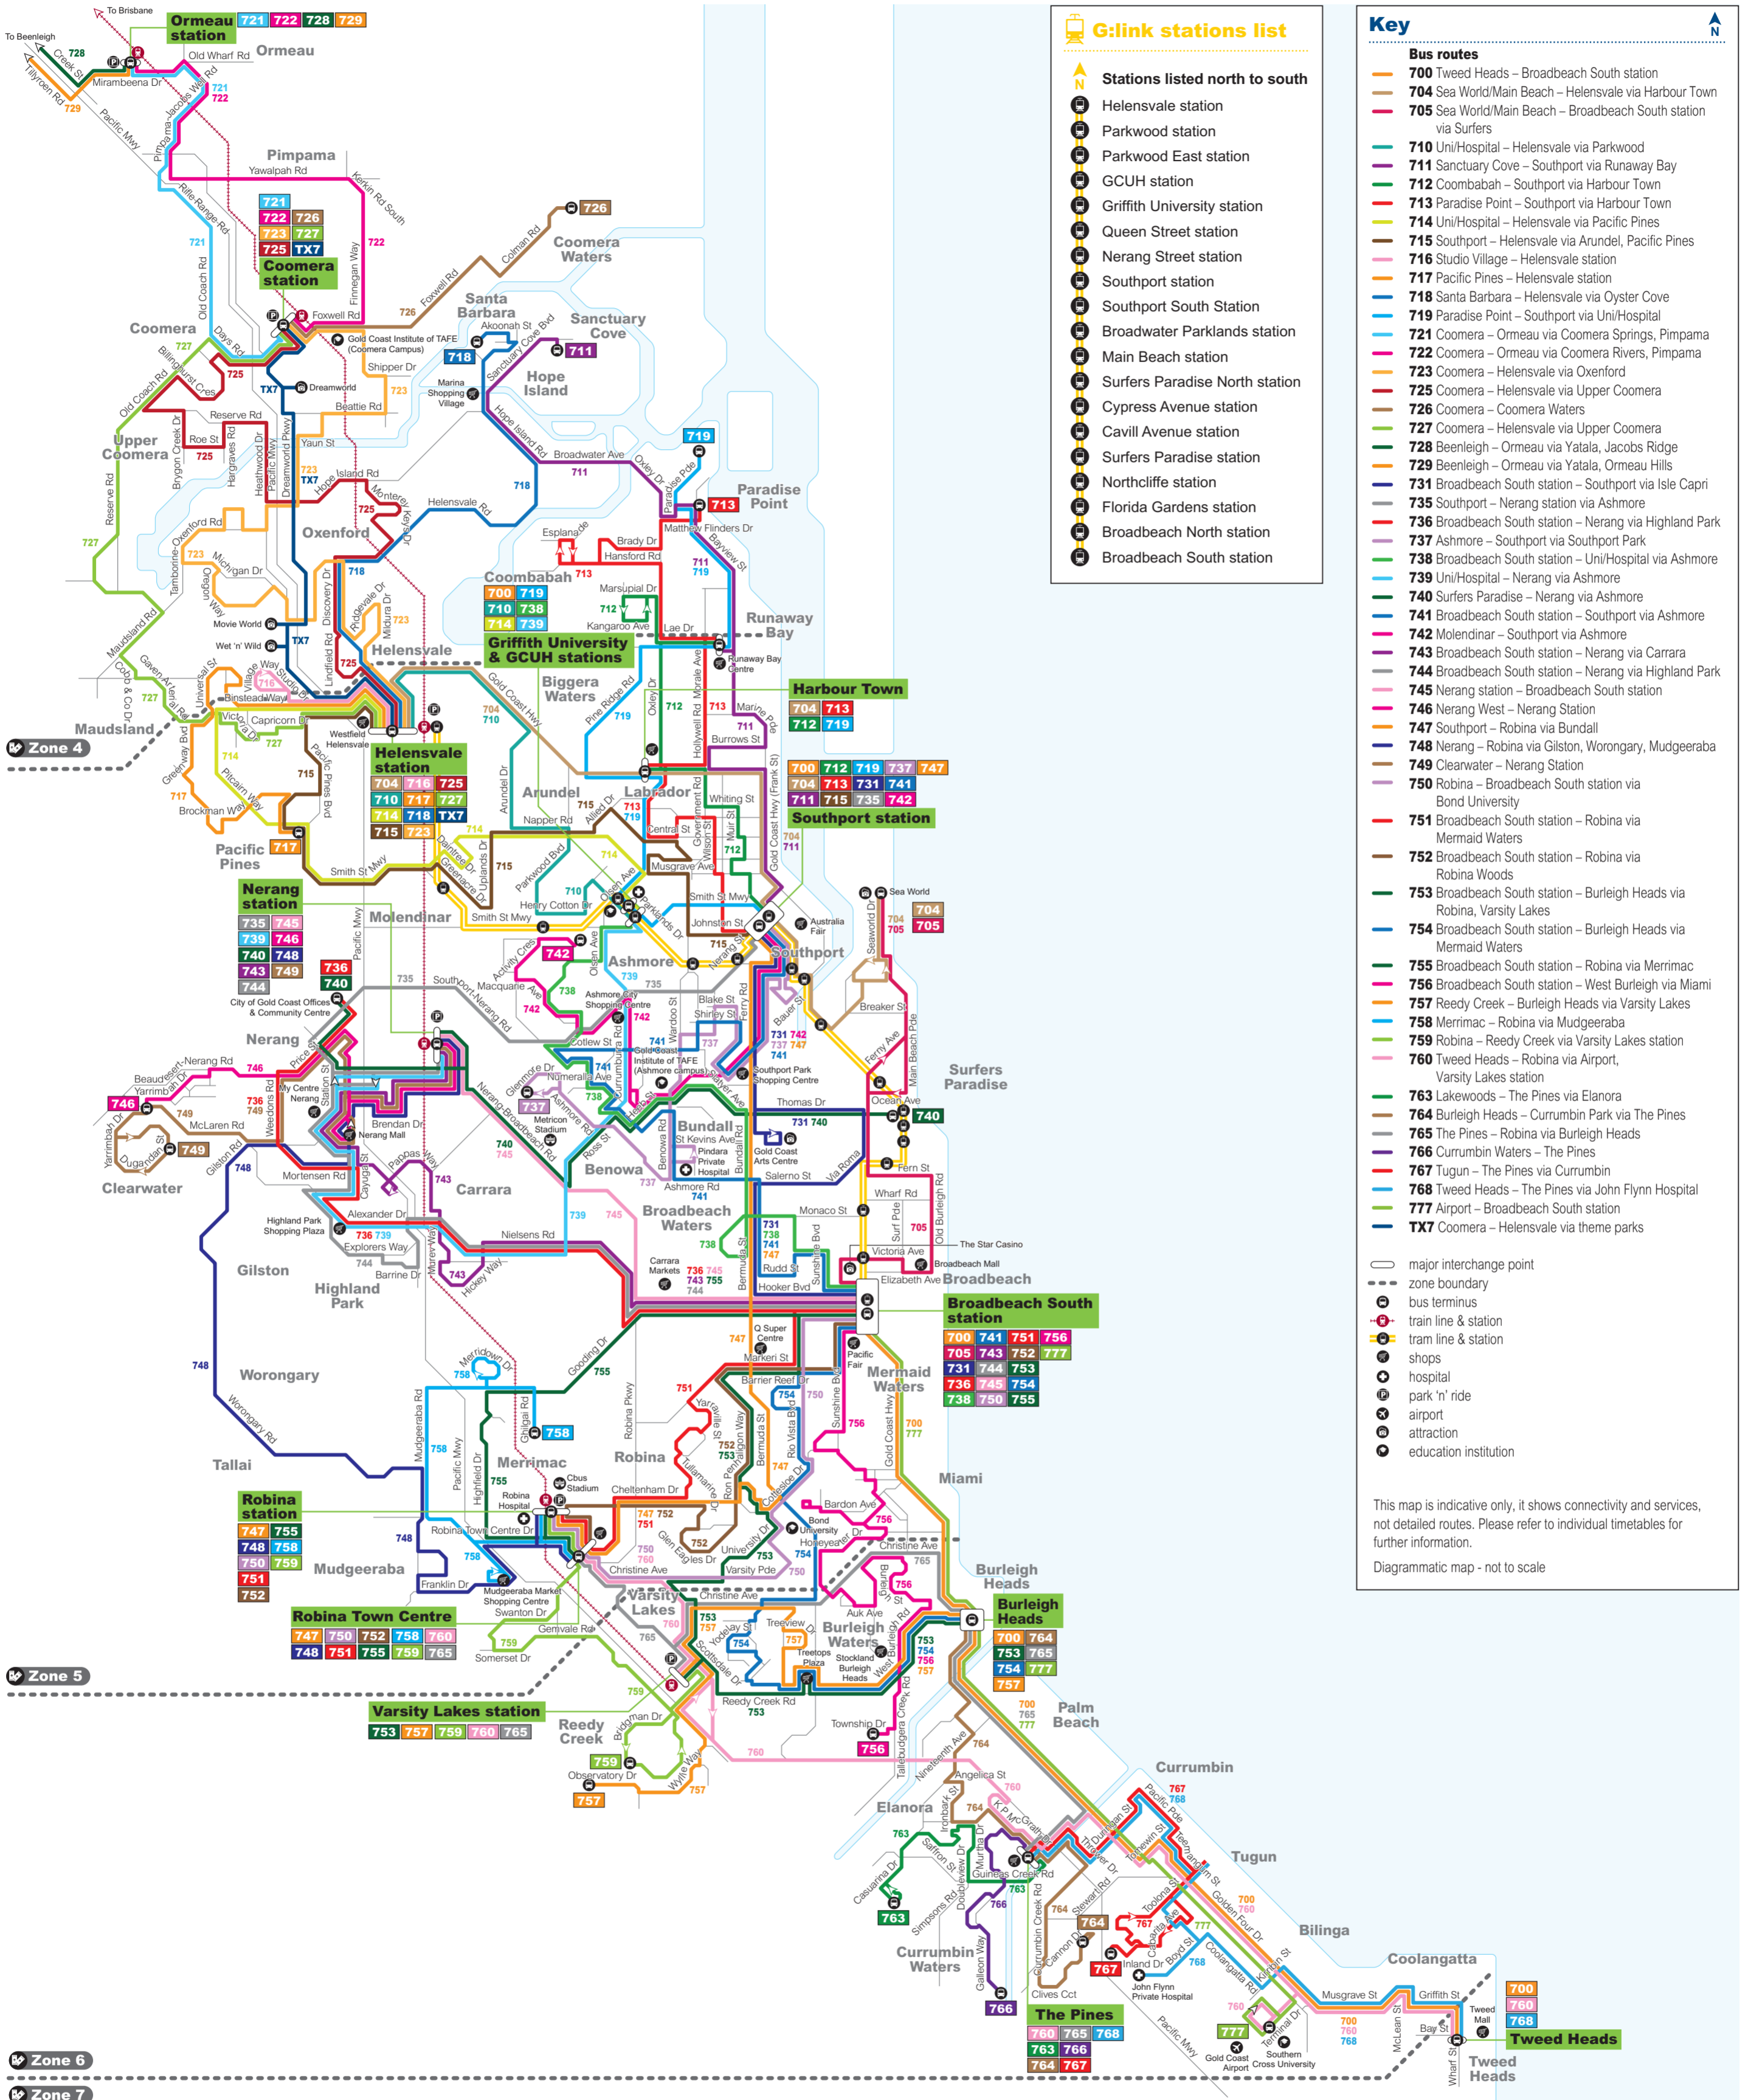

# Gold Coast network map

Effective 8 January 2018

Download the **MyTransLink** app, visit [translink.com.au](http://translink.com.au) or call 13 12 30

Size: A2