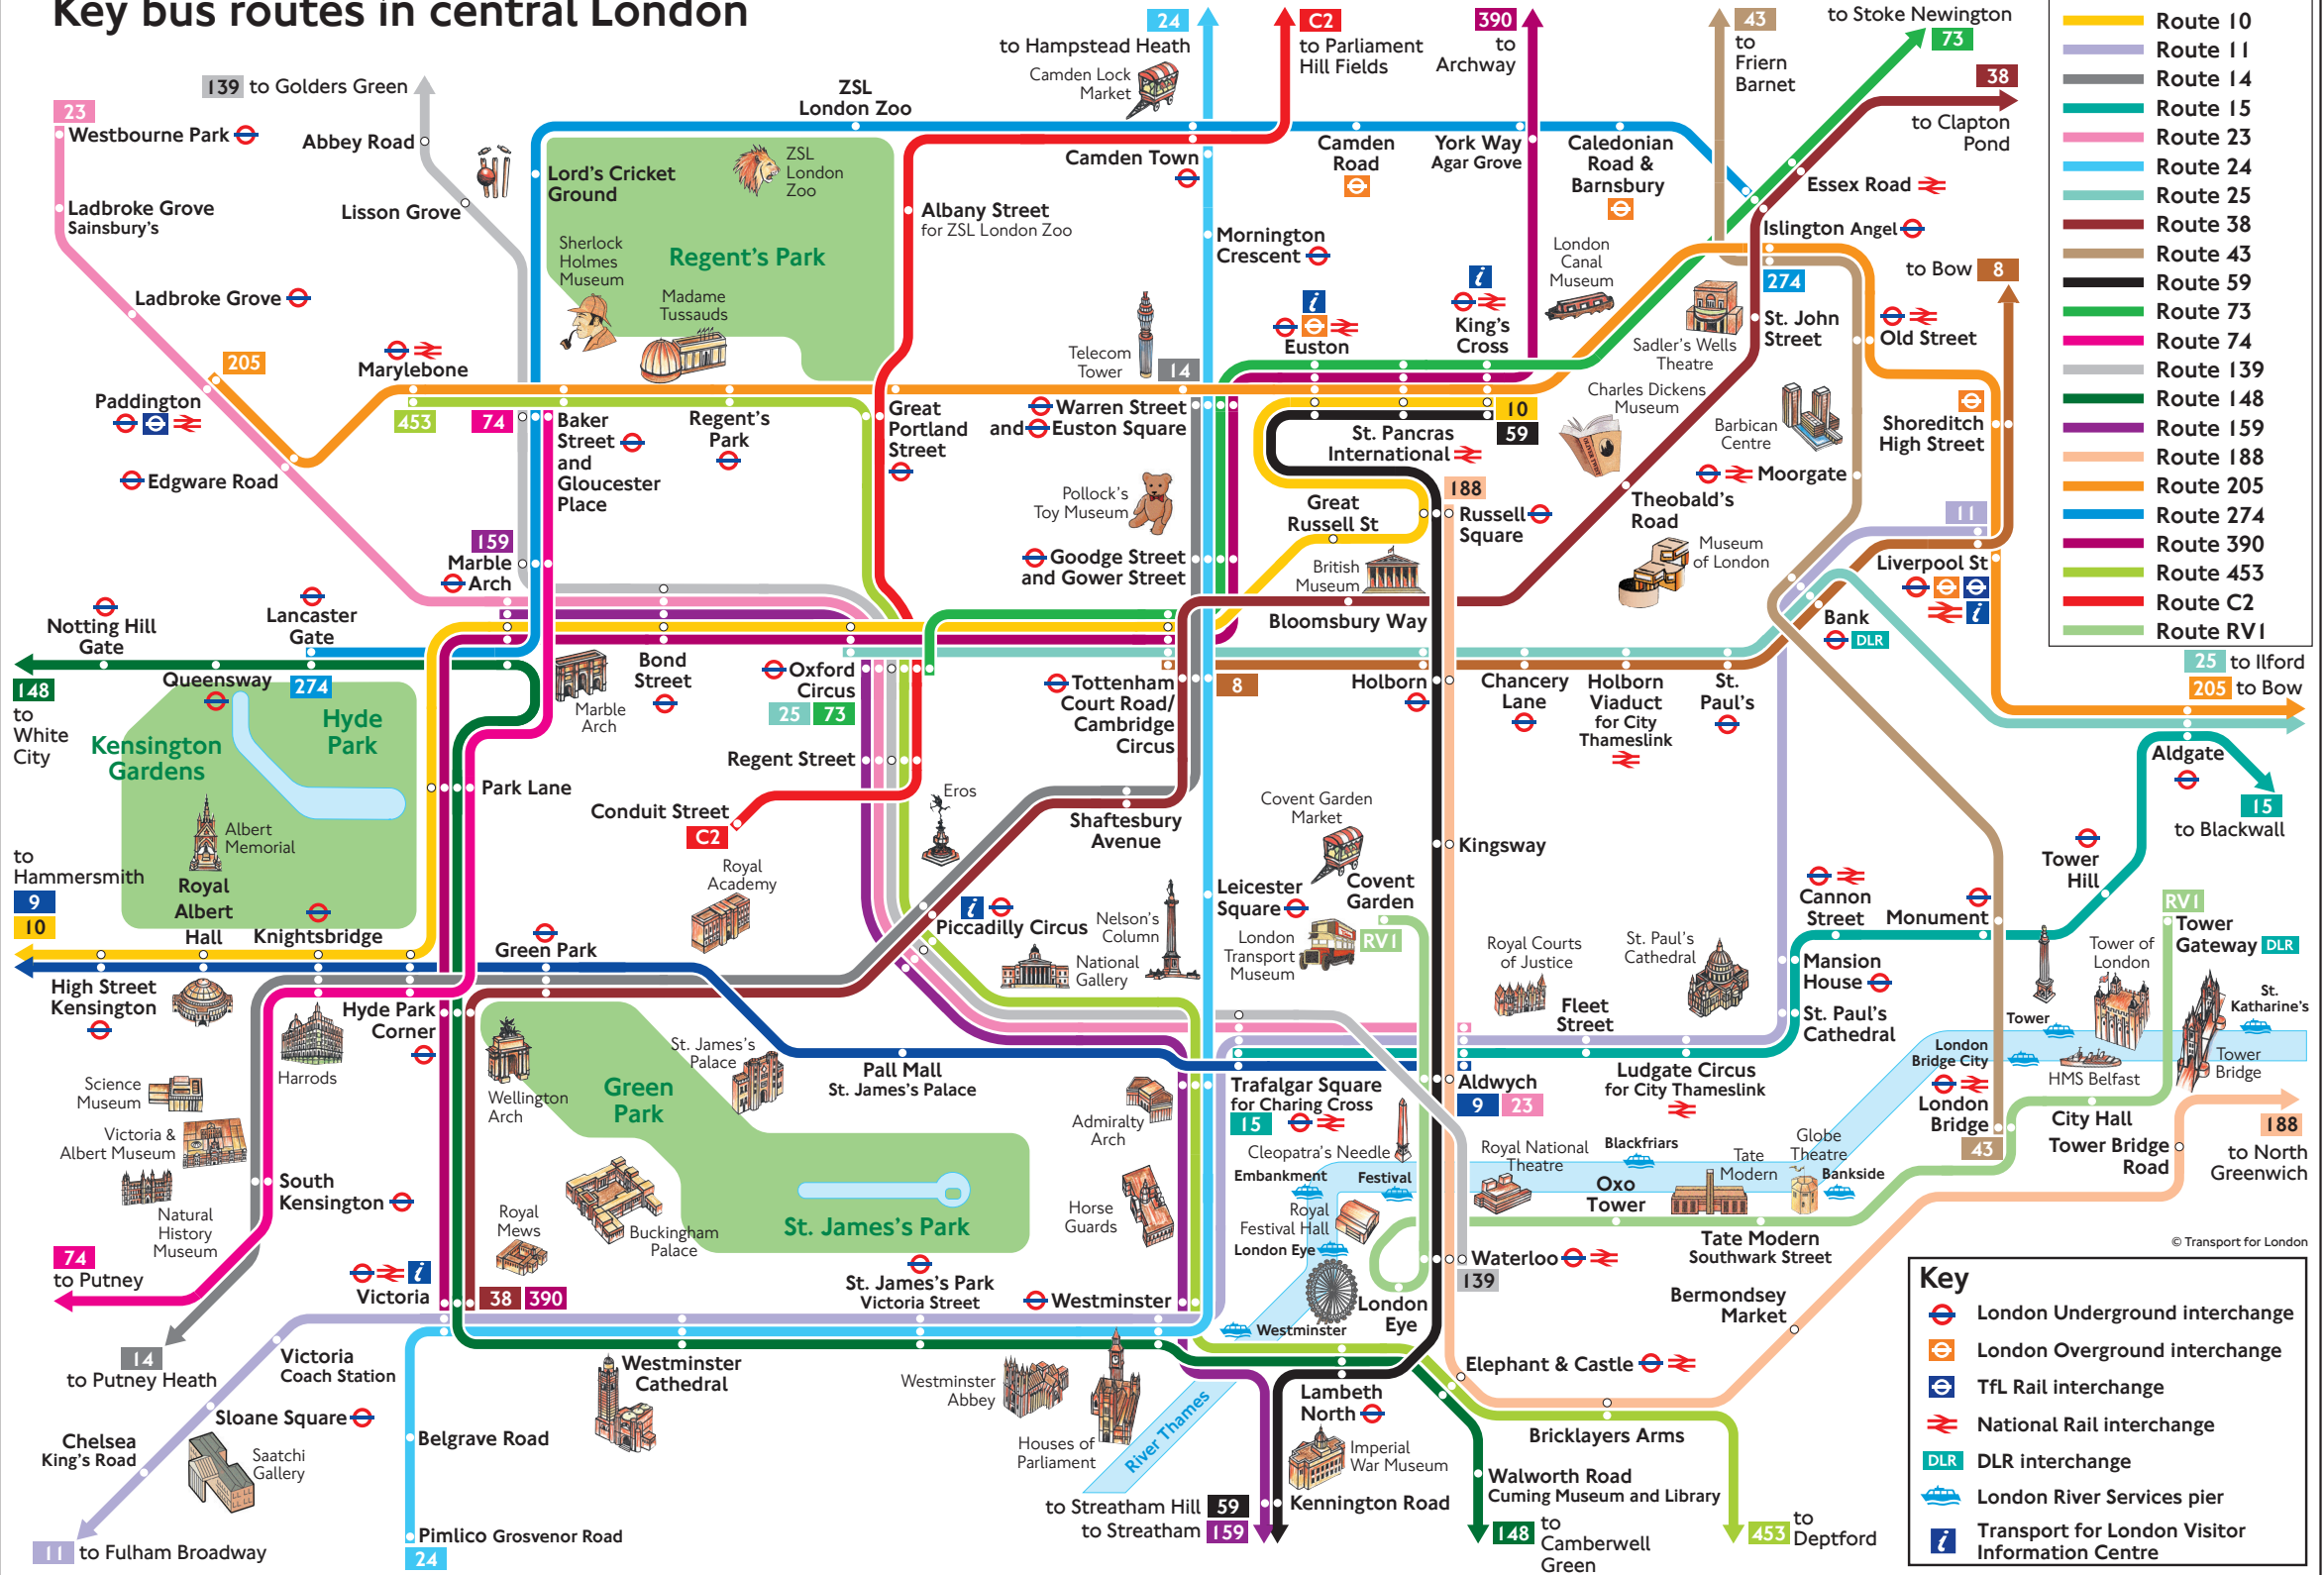

Key bus routes in central London

- Route 8
- Route 9
- Route 10
- Route 11
- Route 14
- Route 15
- Route 23
- Route 24
- Route 25
- Route 38
- Route 43
- Route 59
- Route 73
- Route 74
- Route 139
- Route 148
- Route 159
- Route 188
- Route 205
- Route 274
- Route 390
- Route 453
- Route C2
- Route RV1

Key

- London Underground interchange
- London Overground interchange
- TfL Rail interchange
- National Rail interchange
- DLR interchange
- London River Services pier
- Transport for London Visitor Information Centre